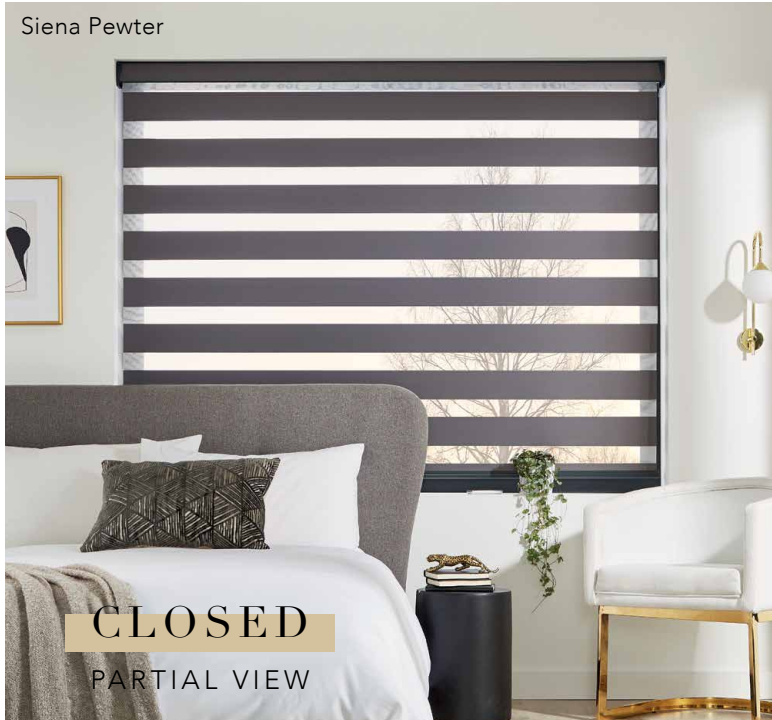

## STYLE TIP

Organic minimalism is gaining popularity, soften the modern lines of Vision with the natural hue of Capri Stone.

Vision blinds are an innovative window furnishing that feature two layers of translucent and opaque horizontal striped fabric that combine to create a striking modern feel.

The back fabric moves independently of the front layer allowing the stripes to glide past each other creating an open and closed effect. This allows you to control the levels of light and privacy to suit your needs.

# LUCCA

WHITE

Verona Trieste Jupiter

Easy to operate, a single control is used to slide the opaque and translucent woven stripes past each other. The same operation is used to raise or lower the window blind to any height in the window with ease, in the same way as the classic roller blind.

The front layer moves independently of the back allowing the stripes to glide between each other creating an open and closed effect, with limitless light control.

Sliding the fabric into a closed 'opaque-opaque' position allows full privacy and an impressive block of beautiful fabric at your window, whilst the 'translucent-opaque' position creates a stunning striped statement.