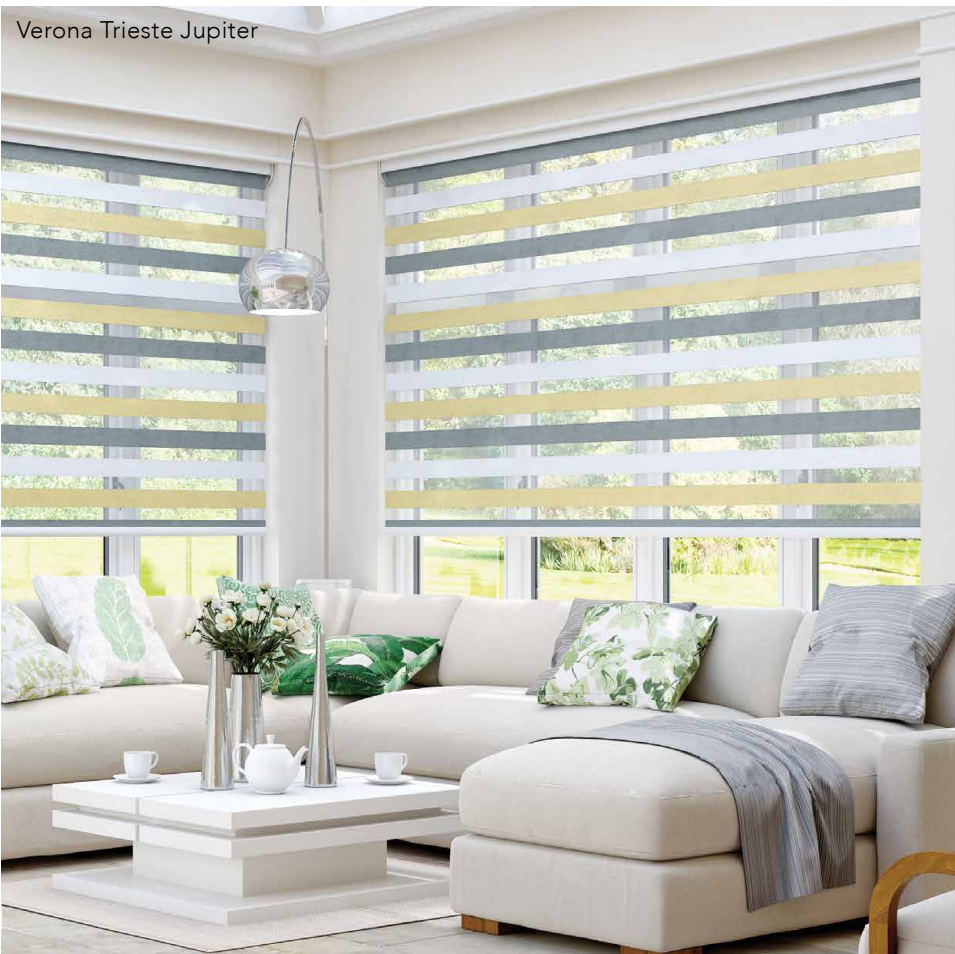

LUCCA

WHITE

Verona Trieste Jupiter

Easy to operate, a single control is used to slide the opaque and translucent woven stripes past each other. The same operation is used to raise or lower the window blind to any height in the window with ease, in the same way as the classic roller blind.

The front layer moves independently of the back allowing the stripes to glide between each other creating an open and closed effect, with limitless light control.

Sliding the fabric into a closed 'opaque-opaque' position allows full privacy and an impressive block of beautiful fabric at your window, whilst the 'translucent-opaque' position creates a stunning striped statement.

With Vision blinds you will enjoy the very best in quality, manufacture and design, along with the practicality of a low maintenance window blind.