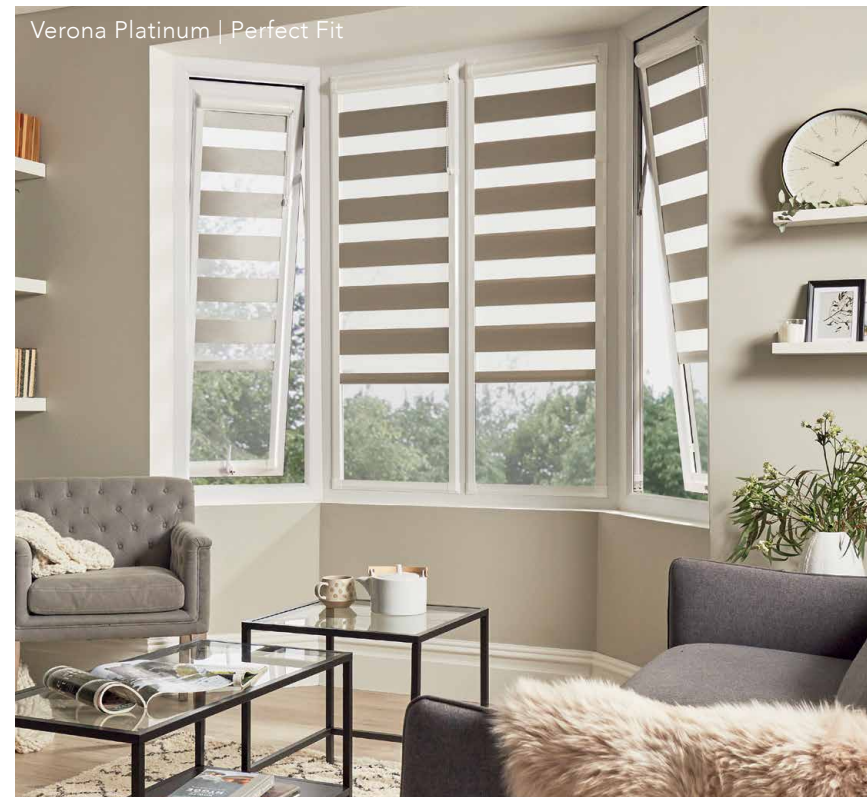

SIENA
CHARCOAL
PERFECT FIT

Perfect Fit are innovative blinds for uPVC that fit neatly into a stylish frame which moves with windows and doors when they are open and closed.

Combining striking Vision® fabric with the functionality and practicality of Perfect Fit delivers an exciting shading solution for the home. Available as chain control or motorised, at the touch of a button up to 15 Perfect Fit blinds can be opened or closed at once.

PERFECT FIT

VISION® BLINDS

NO
DRILLING
REQUIRED

Verona Platinum | Perfect Fit