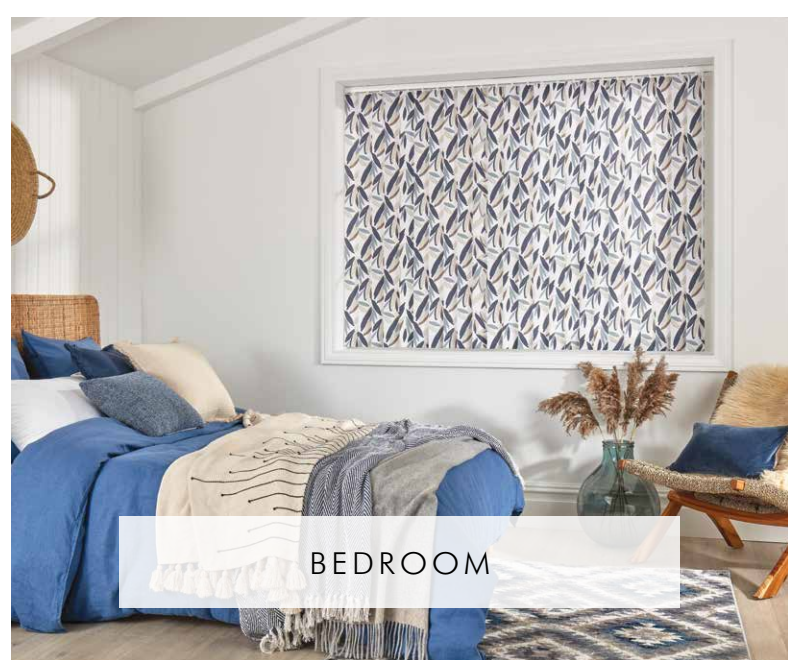

Our designers are tasked with putting together an international fabric collection so our inspiration comes from all over the world.

We research a number of sources and influences when looking at trends: trade shows for fashion, textile and interior design, blogs, social media platforms, looking at social and cultural influences so that we can gain a feel for the needs of different market places.

It's also essential to monitor the fashion runways, as the trends filter down from the catwalk to the world of interiors. This way we cover all bases and can create a collection for everyone.