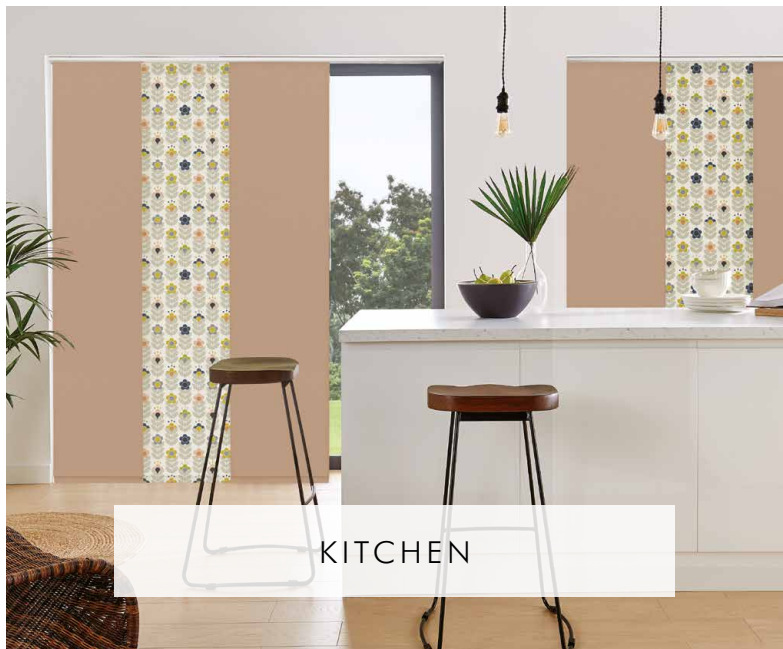

Designed not only to be long lasting and look beautiful, Panel blinds are also energy efficient, reducing solar gain during the summer months and helping to insulate your home through the winter.

KITCHEN